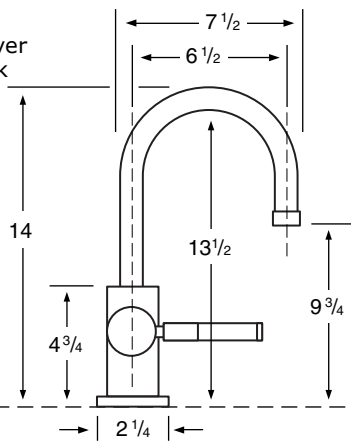

WATERMARK

DESIGNS

T 718.257.2800

F 718.257.2144

info@watermark-designs.com

Lavatory/Monoblock

Specifications

24-1.1

Single Lever Monoblock

24-1.15 Single Lever Monoblock

24-1.15EX Single Lever Monoblock with Extension

25-1

Two Handle Monoblock

25-1.1

Single Lever Monoblock

28-1 Two Handle Monoblock

29-1.1 Single Handle Monoblock

130-1 Two Handle Monoblock

140-1 Two Handle Monoblock

150-1 Two Handle Monoblock

206-1.1 Single Handle Monoblock

See Handle Trim Specifications for a complete list of additional handle trims