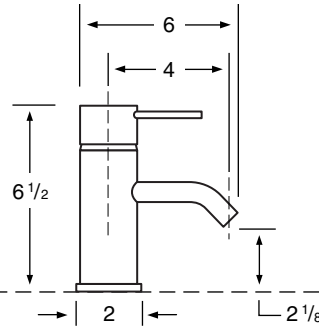

WATERMARK

DESIGNS

T 718.257.2800

F 718.257.2144

info@watermark-designs.com

Lavatory/Monoblock

Specifications

24-1.1

Single Lever Monoblock

24-1.15 Single Lever Monoblock

24-1.15EX Single Lever Monoblock with Extension

25-1

Two Handle Monoblock

25-1.1

Single Lever Monoblock

28-1 Two Handle Monoblock

29-1.1 Single Handle Monoblock

130-1 Two Handle Monoblock

140-1 Two Handle Monoblock

150-1 Two Handle Monoblock

206-1.1 Single Handle Monoblock

See Handle Trim Specifications for a complete list of additional handle trims