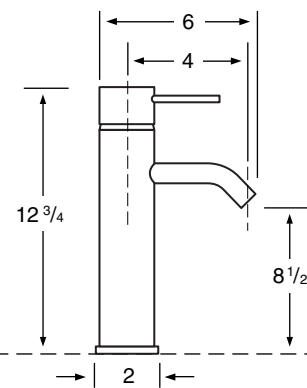

WATERMARK

DESIGNS

T 718.257.2800

F 718.257.2144

info@watermark-designs.com

Lavatory/Monoblock

Specifications

24-1.1

Single Lever Monoblock

24-1.15 Single Lever Monoblock

24-1.15EX Single Lever Monoblock with Extension

25-1

Two Handle Monoblock

25-1.1

Single Lever Monoblock

28-1 Two Handle Monoblock

29-1.1 Single Handle Monoblock

130-1 Two Handle Monoblock

140-1 Two Handle Monoblock

150-1 Two Handle Monoblock

206-1.1 Single Handle Monoblock

See Handle Trim Specifications for a complete list of additional handle trims